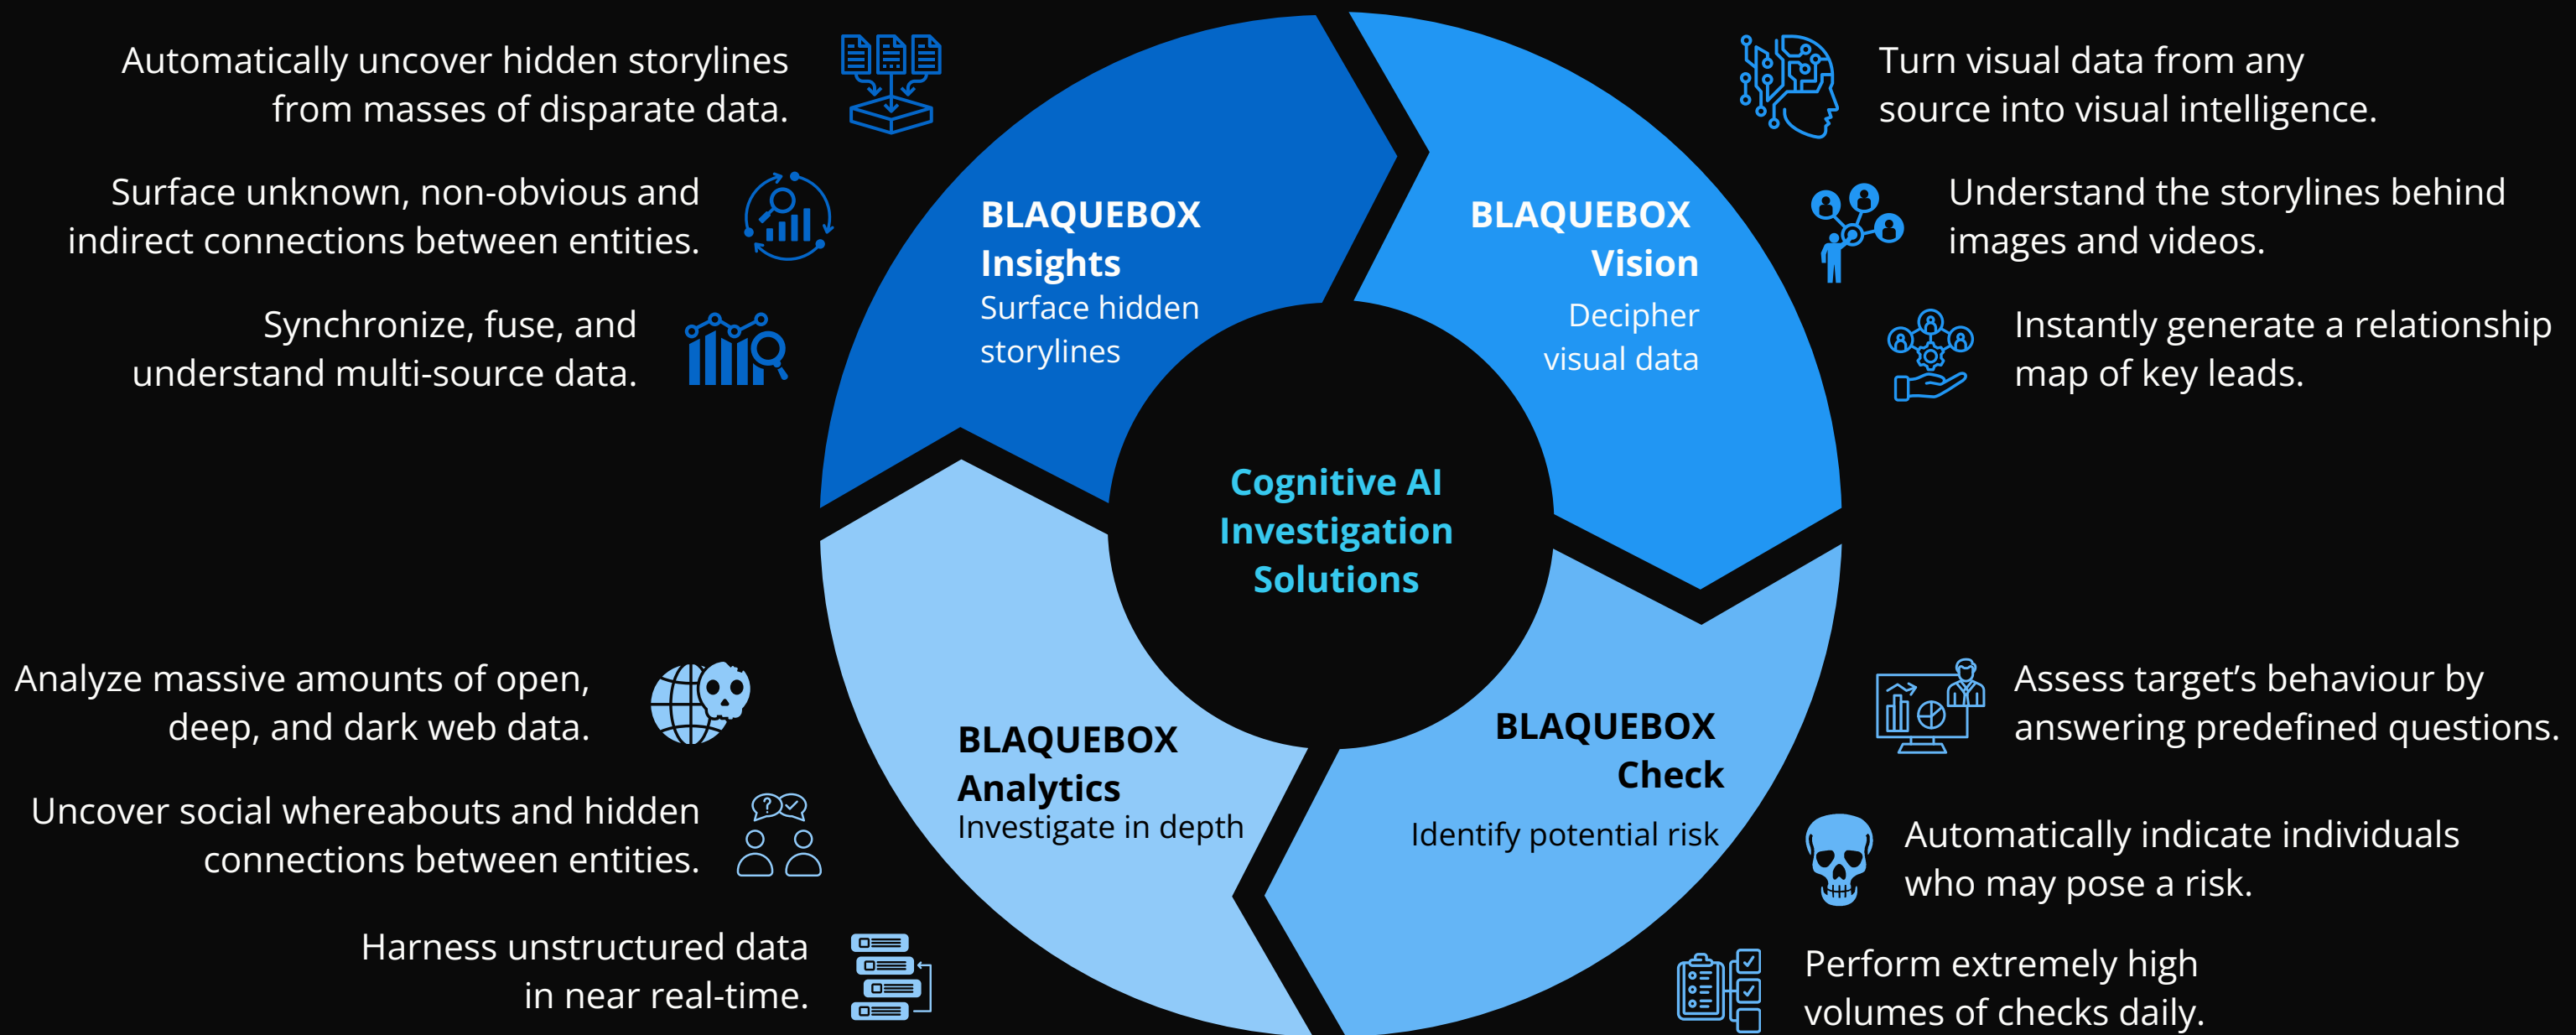

01

Multi-Source Data Fusion
BlaqueBox integrates data from open, social, deep, and dark web sources, providing a comprehensive investigative landscape.

02

Hidden Insights Detection
Discover non-obvious and indirect connections across massive datasets to reveal critical intelligence.

03

Behavioral Analysis
Evaluate individual and group behaviors to flag potential risks, criminal activities, or security threats.

04

Real-Time Intelligence
BlaqueBox operates in real-time, ensuring that investigation teams can act on intelligence immediately.

Platforms

Applications

BlaqueBox is designed to address a wide range of challenges faced by defense, law enforcement, and intelligence sectors. It excels in various investigative contexts, offering advanced tools that streamline and enhance the detection and prevention of criminal activities.

From tracking illicit networks and identifying security threats to analyzing complex financial crimes, BlaqueBox provides actionable intelligence across multiple applications.

Its ability to process vast datasets, uncover hidden patterns, and deliver real-time insights makes it a versatile platform for agencies handling sensitive, mission-critical investigations.