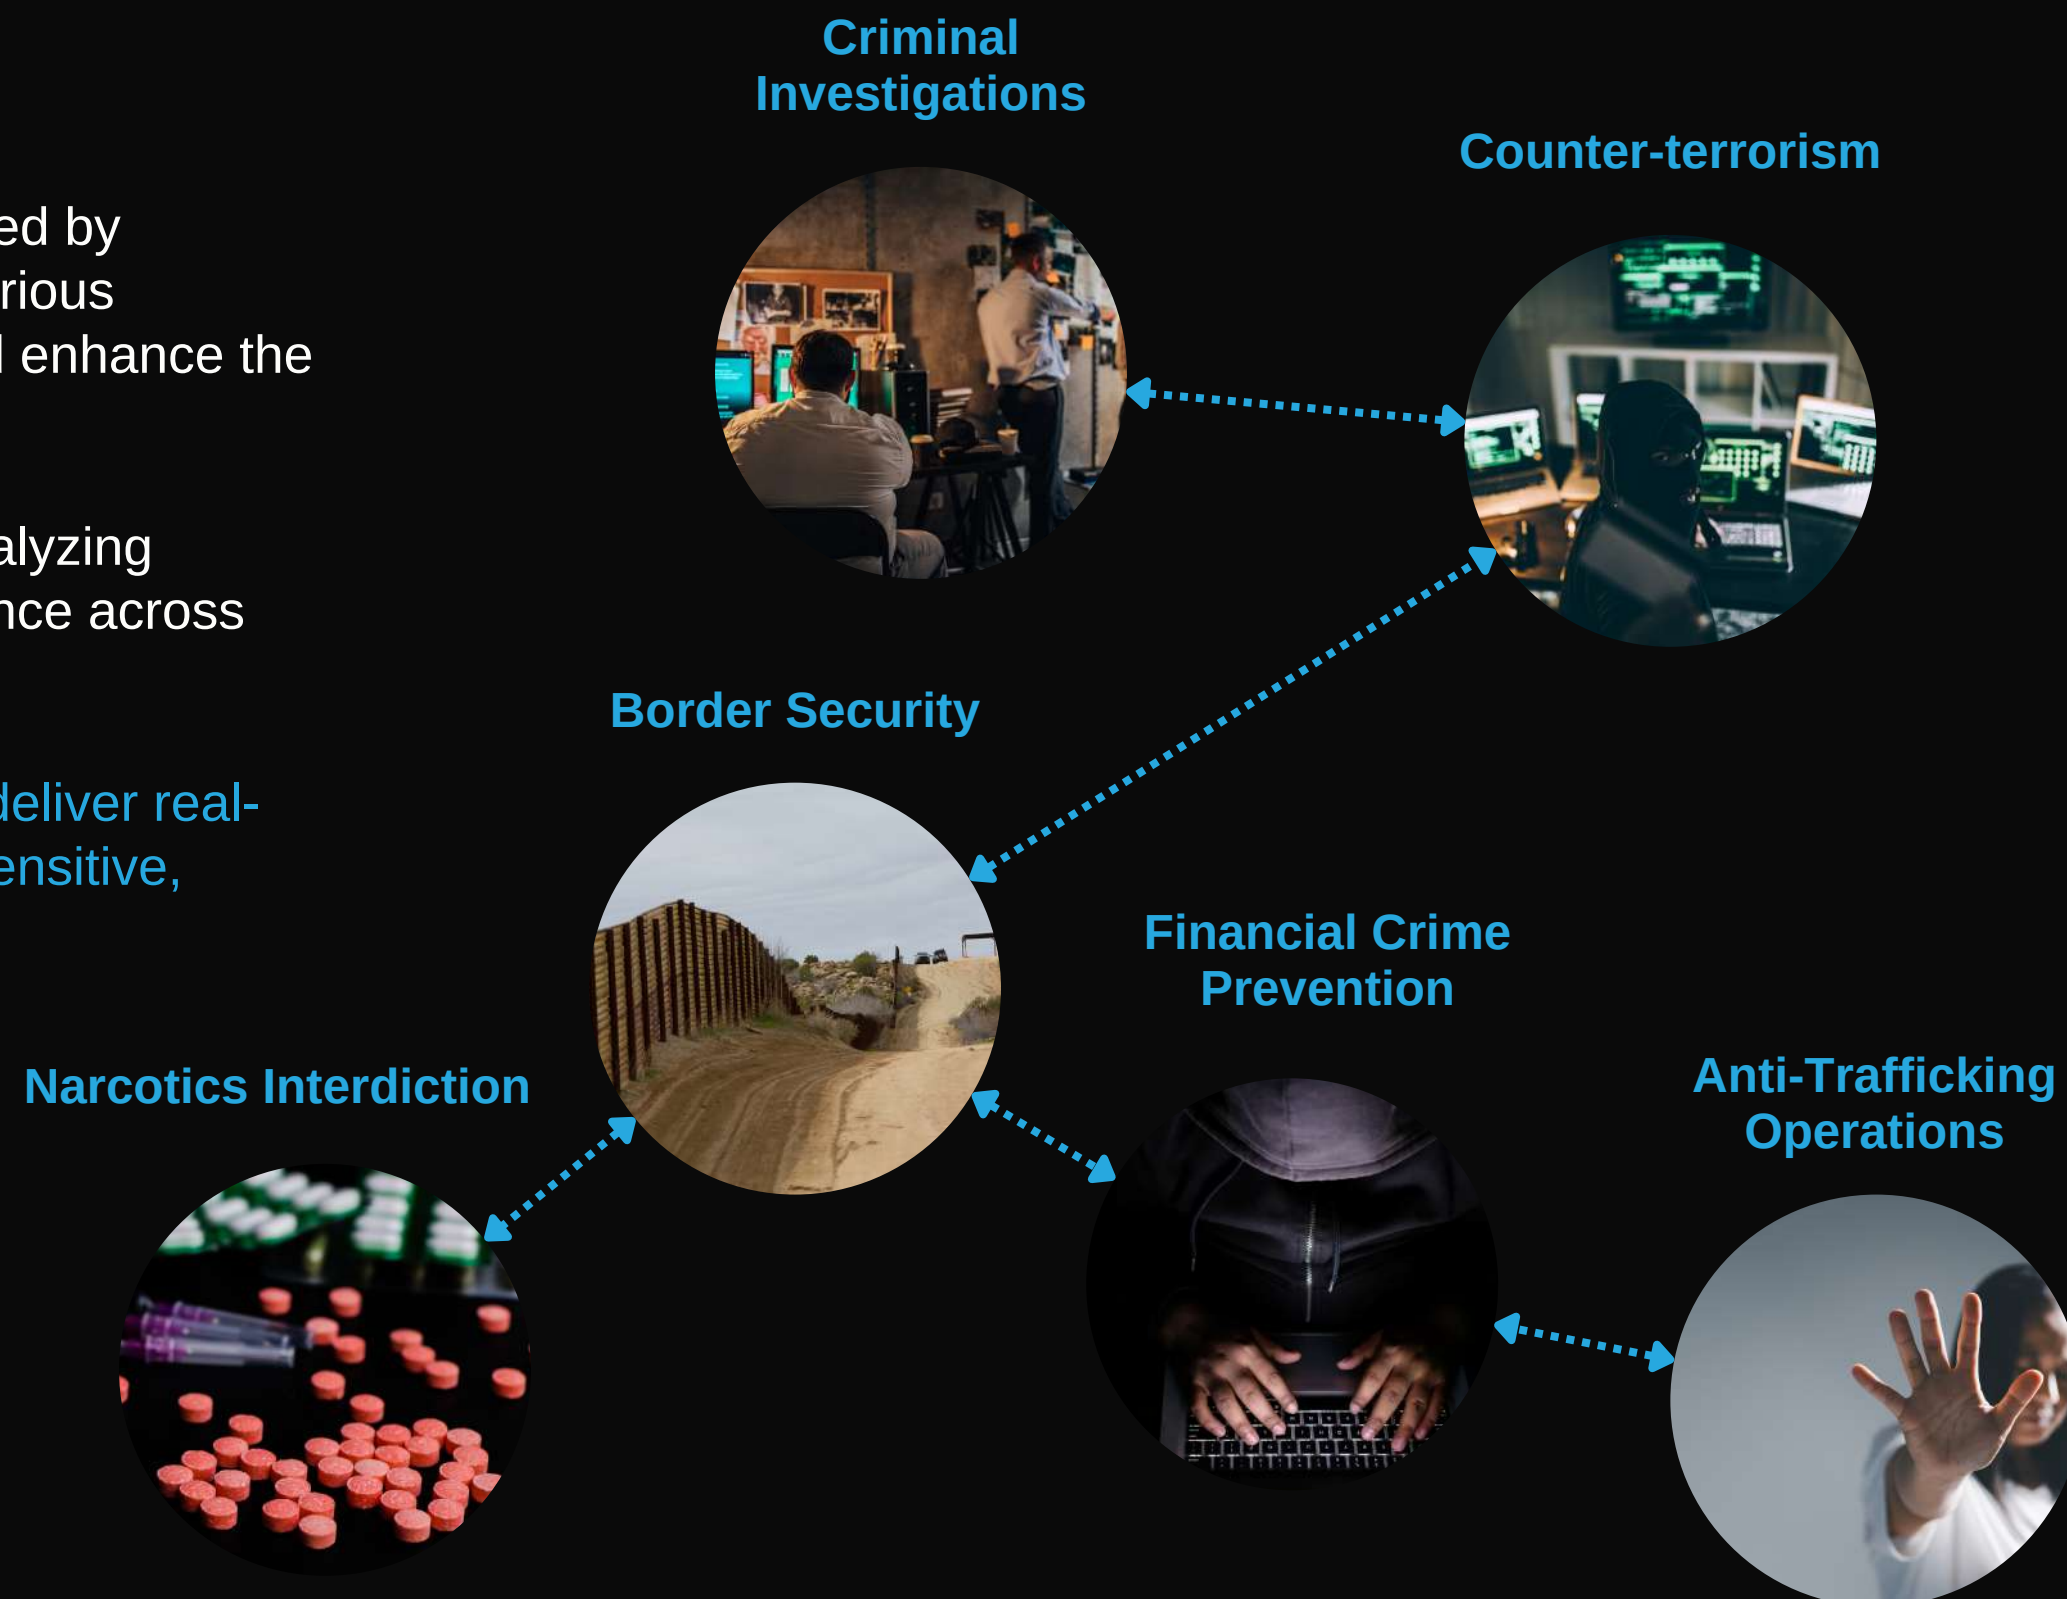

Applications

BlaqueBox is designed to address a wide range of challenges faced by defense, law enforcement, and intelligence sectors. It excels in various investigative contexts, offering advanced tools that streamline and enhance the detection and prevention of criminal activities.

From tracking illicit networks and identifying security threats to analyzing complex financial crimes, BlaqueBox provides actionable intelligence across multiple applications.

Its ability to process vast datasets, uncover hidden patterns, and deliver real-time insights makes it a versatile platform for agencies handling sensitive, mission-critical investigations.

Integration Capabilities

BlaqueBox seamlessly integrates with existing intelligence infrastructure, allowing secure and scalable deployment.